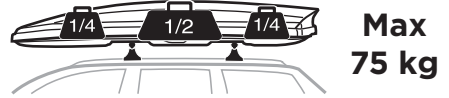

CITY CRASH
Complies with ISO norm

x1

x1

x3

x2

Thule WingBar Evo

Thule WingBar

Thule AeroBar

Thule SlideBar

Thule Squarebar

i

Dynamic 800/M	18 kg
Dynamic 900/L	22 kg

Thule T-track Adapter

696600

697600

	D Min*	D Max*	W in*	W out*	H*	R Min*
Dynamic 800/M	555	935	736	735	304	1268
Dynamic 900/L	555	935	831	828	308	1363