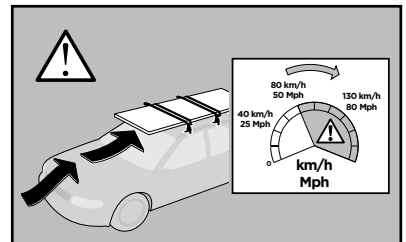

Thule Rapid System Kit 1441

> Instructions

VOLVO C30, 3-dr Coupé, 07-13 / *08-13

*North America

ISO 11154-E

141441
C.20151215
519-1441-03

Bring your life
thule.com