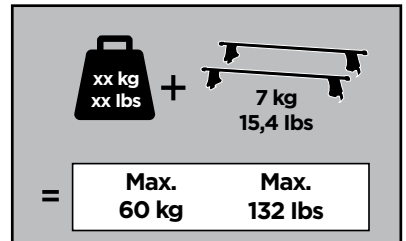

Thule Rapid System Kit 1441

> Instructions

VOLVO C30, 3-dr Coupé, 07-13 / *08-13

*North America

ISO 11154-E

141441
C.20151215
519-1441-03

Bring your life
thule.com