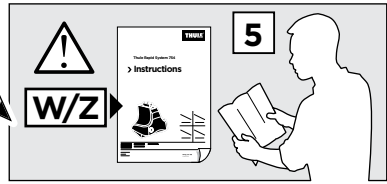

3

	W (mm)	Z (mm)	W (inch)	Z (inch)
VOLVO C30, 3-dr Coupé, 07-13 / *08-13	220	770	8 ⁵/₈	30 ³/₈